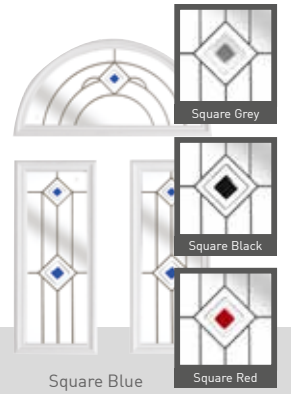

CRL 2.3

CTL7.3

Conway 1 CGB-F

Conway 1 CSB 5.1FT Grey with Grey frame

Conway 3 CTB 12.3 (available blue & green, clear or single colour bevels)

Square Blue

Square Red

Bistrita