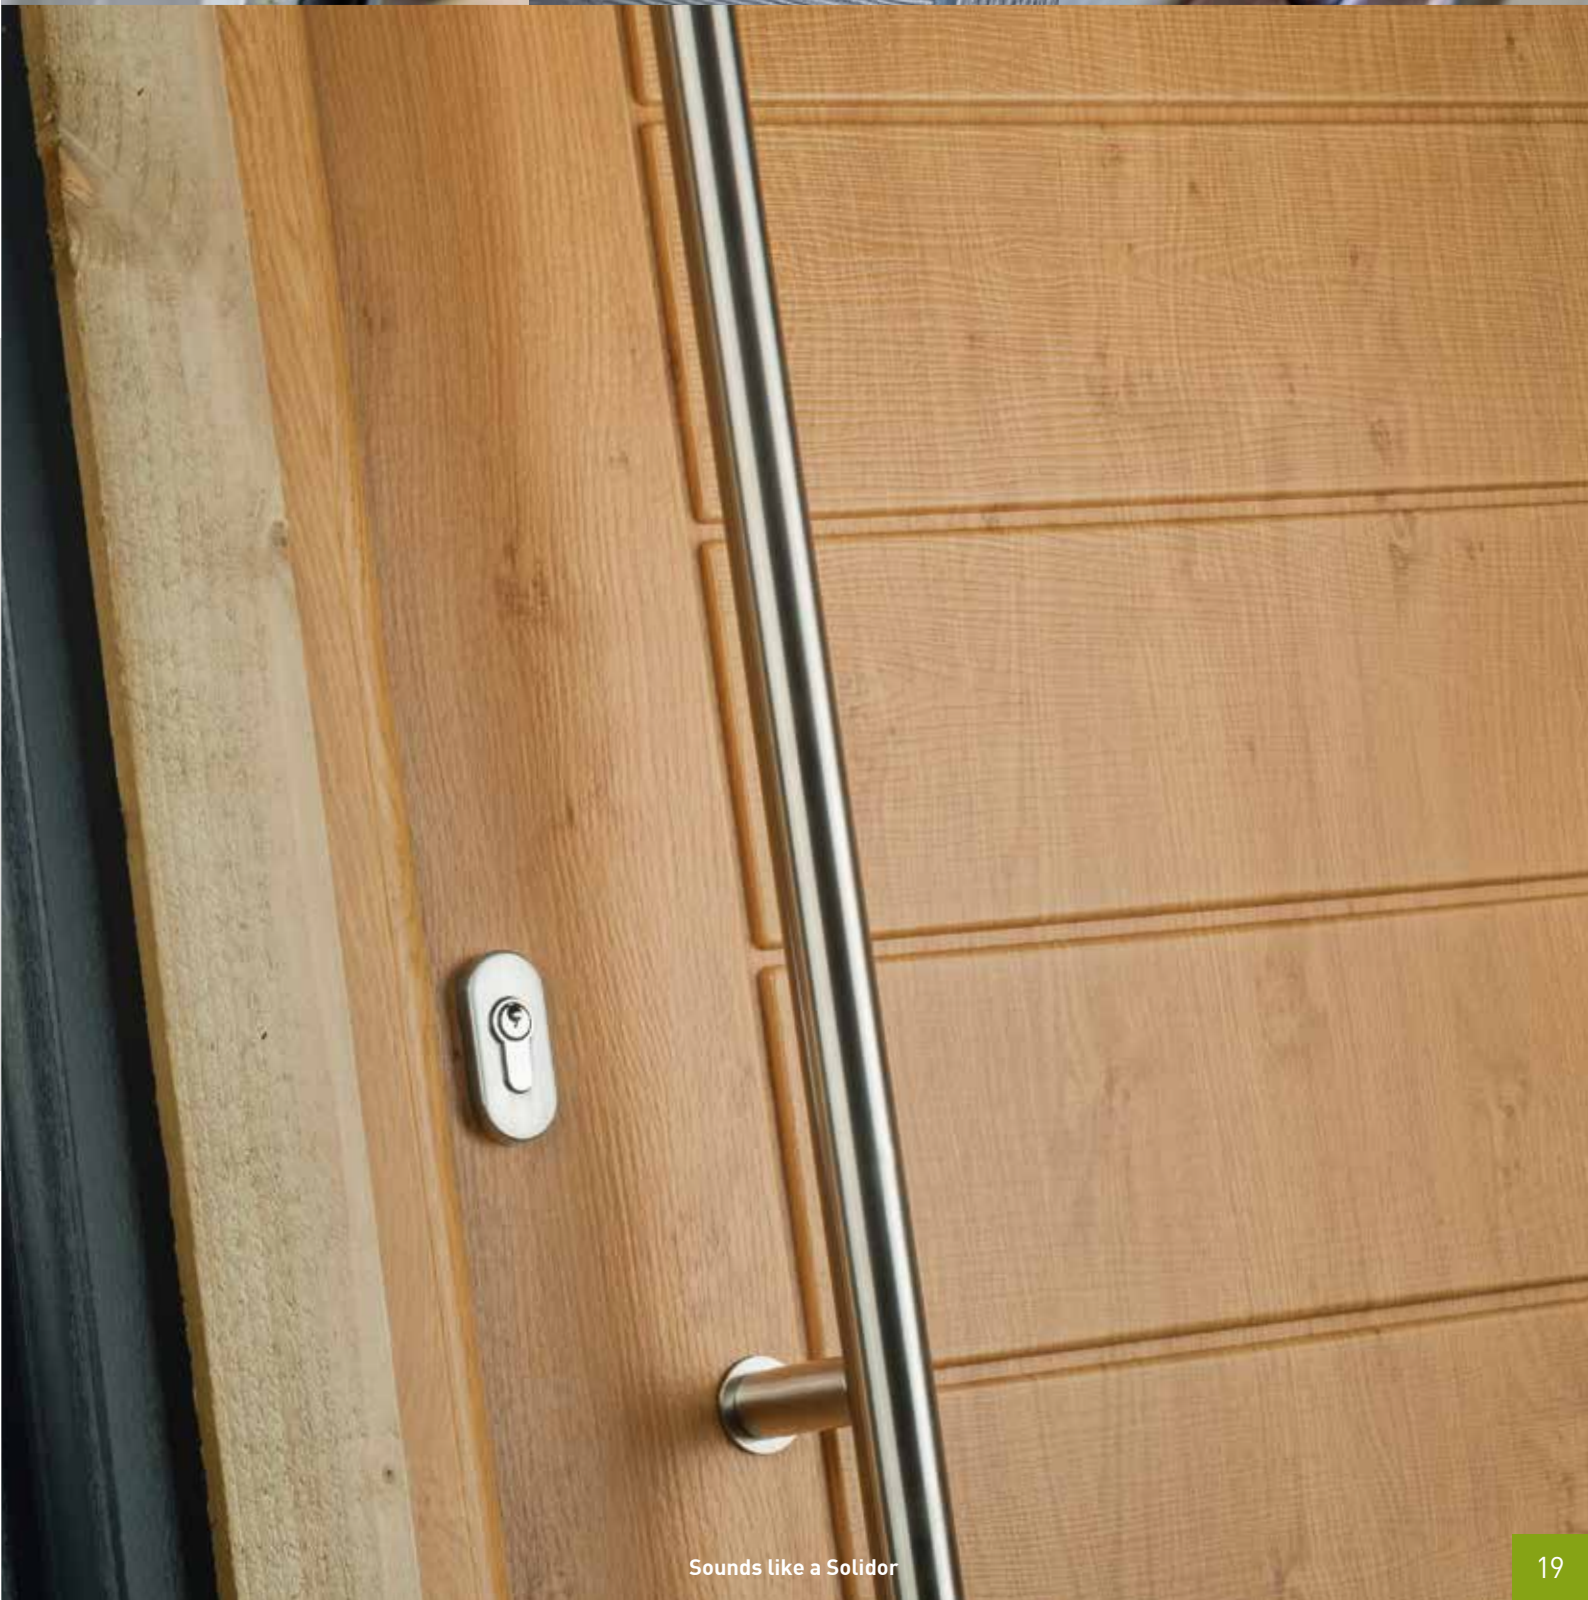

Used in conjunction with lock 5 key operated multi lock.

Windsor

A great option for modern and traditional properties alike

Windsor with Warwick Glass

Thornbury

Add an elegant yet subtle finish to any entrance