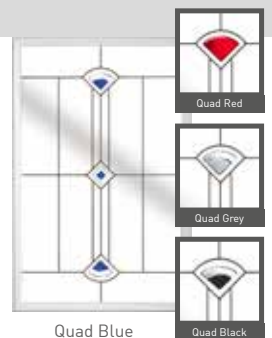

Beeston 1CGB-B (White Bar Only)

Beeston 1 Trio Square Green

Beeston Integral blind (white only)

Beeston GB

Beeston Elegance

Beeston Brilliance

Diamond Red

Quad Blue