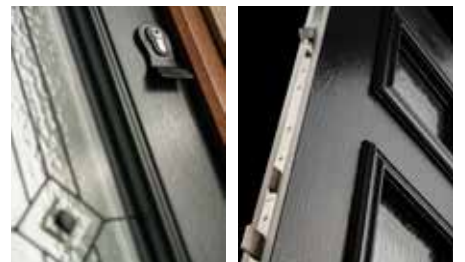

5* Key operated Multi

If you'd like no handle on your door, why not upgrade to our key operated multi point lock?

Cylinder approximately 1060mm from the top of the door.

6 Supreme security accreditations

Solidor have obtained the highest standards of security and quality. We are also members of the Glass & Glazing Federation.

7* Heritage automatic slam shut lock

The aesthetics of a traditional rim latch, but incorporating the latest high security multipoint lock, which activates and locks the door automatically once the door is shut. Comes with a thumb turn cylinder as standard. Cylinder approximately 730mm from the top of the door.