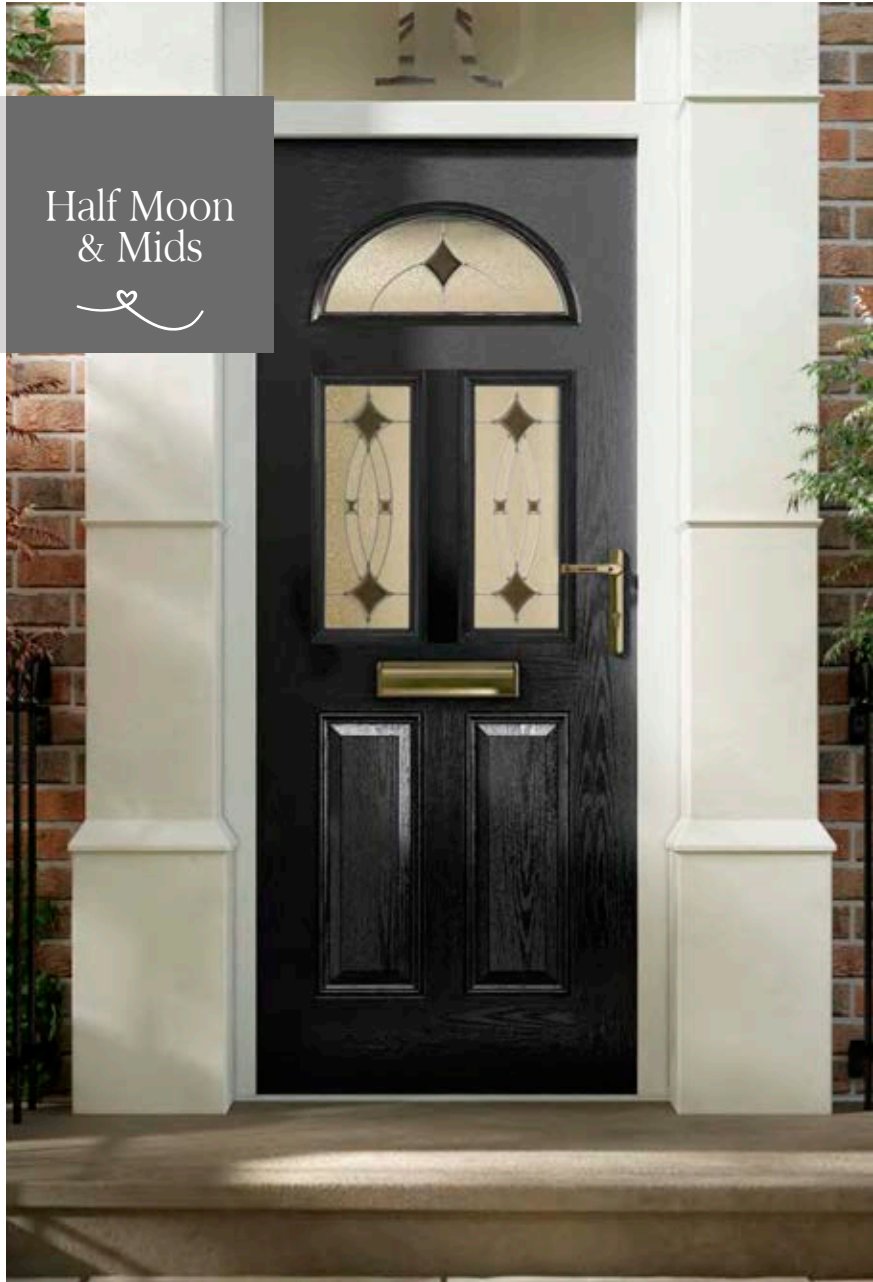

S

Half Moon & Mids

A design classic in every way. The Half Moon & Mids gives a welcoming look to your front door, whilst the range of glass designs let you add your personality.

Discover our sensational colour range

Turn to page 51 for details

Glass Designs