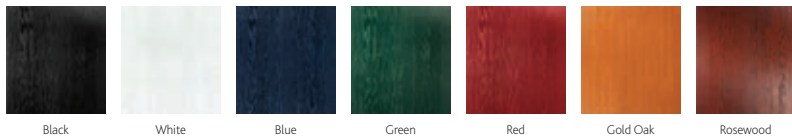

Choose the perfect colour for the exterior of your home and match the interior with your décor for a seamless look and feel.

Over 40 colours to choose from!

Our standard colours

Black White Blue Green Red Gold Oak Rosewood