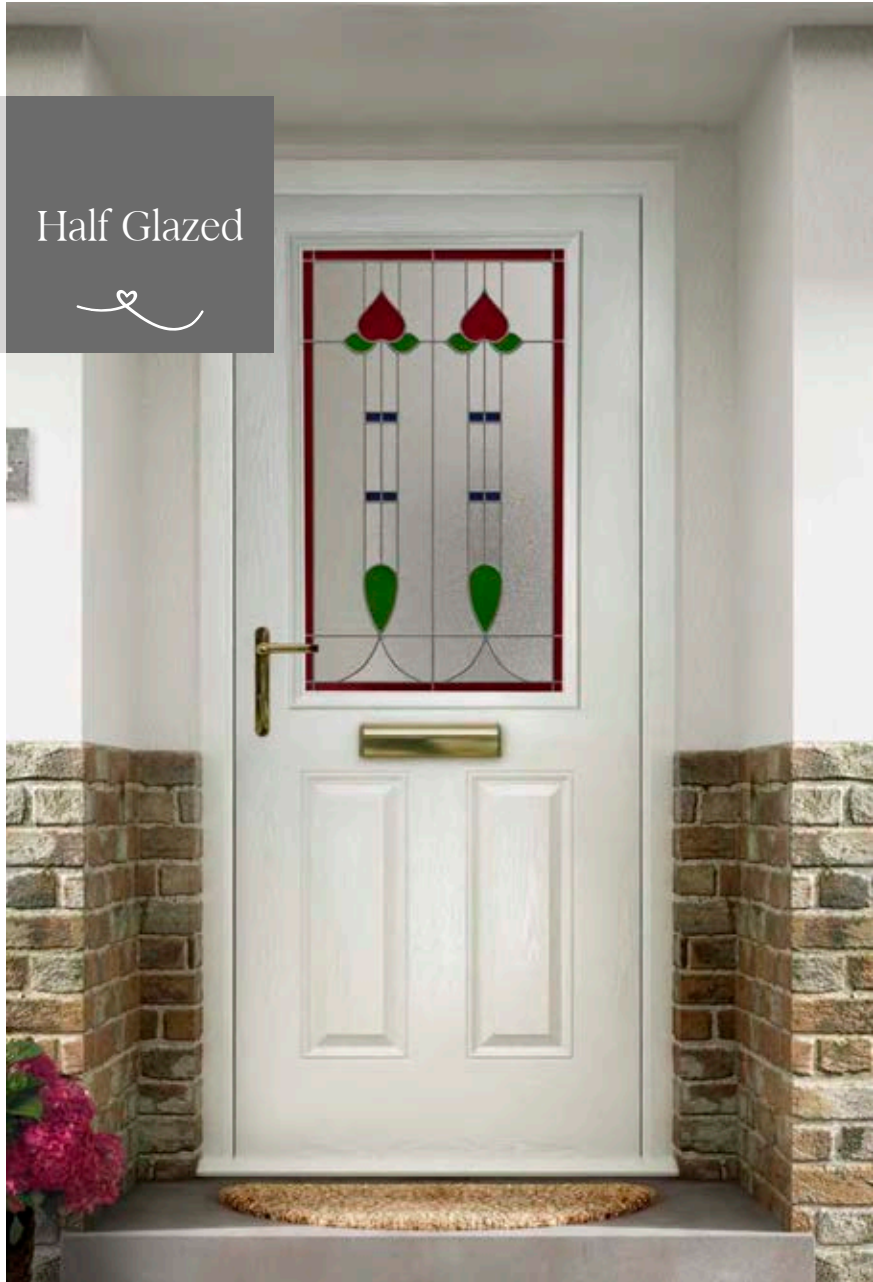

S

Half Glazed

The Half Glazed, a simple design with a large, single panel of glass; it is ideal for those who love to let light flood in to their home.

Discover our sensational colour range

Turn to page 51 for details

Glass Designs