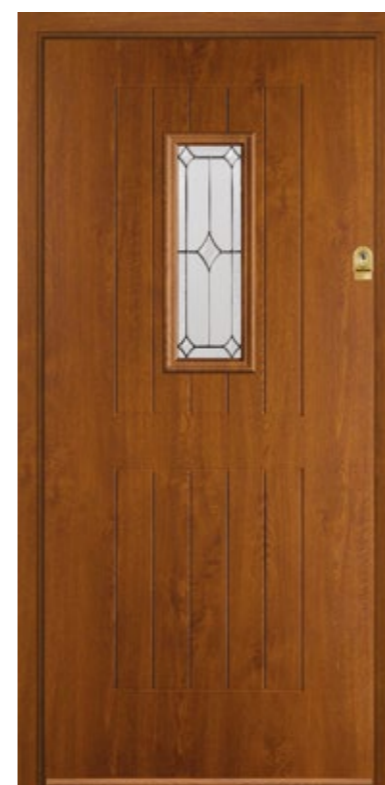

Golden Oak
Riviera